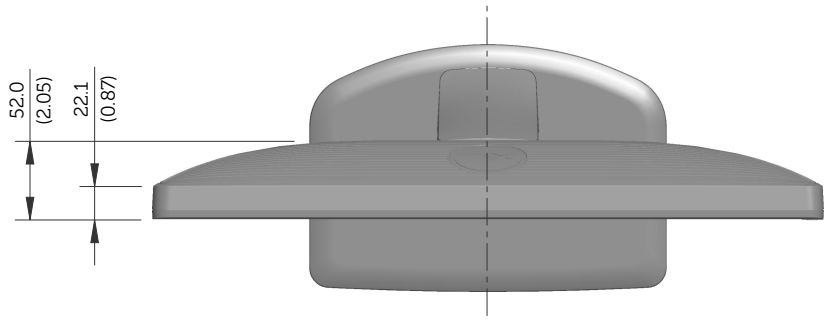

E1913S Outline Dimensions

Norminal Dimensions
Unit:mm(inch)

Back view of Monitor without stand

E1913 Outline Dimensions

Nominal Dimensions
Unit: mm (inch)

Back view of Monitor without stand

E2213 Outline Dimensions

Nominal Dimensions
Unit: mm (inch)

Back view of Monitor without stand