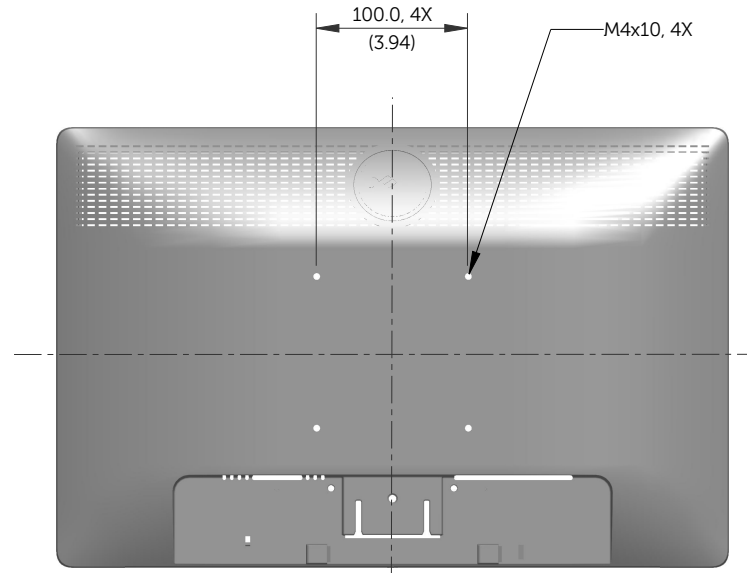

E1913S Outline Dimensions

Norminal Dimensions
Unit:mm(inch)

Back view of Monitor without stand

E1913 Outline Dimensions

Nominal Dimensions
Unit: mm (inch)

Back view of Monitor without stand

E2213 Outline Dimensions

Nominal Dimensions
Unit: mm (inch)

Back view of Monitor without stand