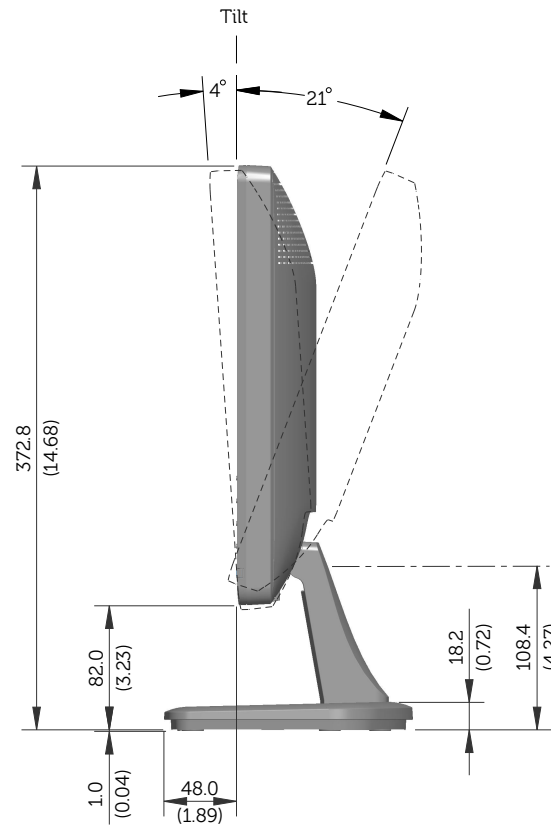

E1913S Outline Dimensions

Norminal Dimensions
Unit:mm(inch)

Back view of Monitor without stand

E1913 Outline Dimensions

Nominal Dimensions
Unit: mm (inch)

Back view of Monitor without stand

E2213 Outline Dimensions

Nominal Dimensions
Unit: mm (inch)

Back view of Monitor without stand