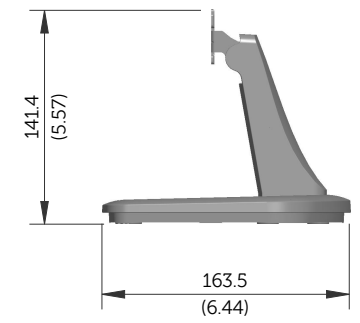

E1913S Outline Dimensions

Norminal Dimensions
Unit:mm(inch)

Back view of Monitor without stand

E1913 Outline Dimensions

Nominal Dimensions
Unit: mm (inch)

Back view of Monitor without stand

E2213 Outline Dimensions

Nominal Dimensions
Unit: mm (inch)

Back view of Monitor without stand