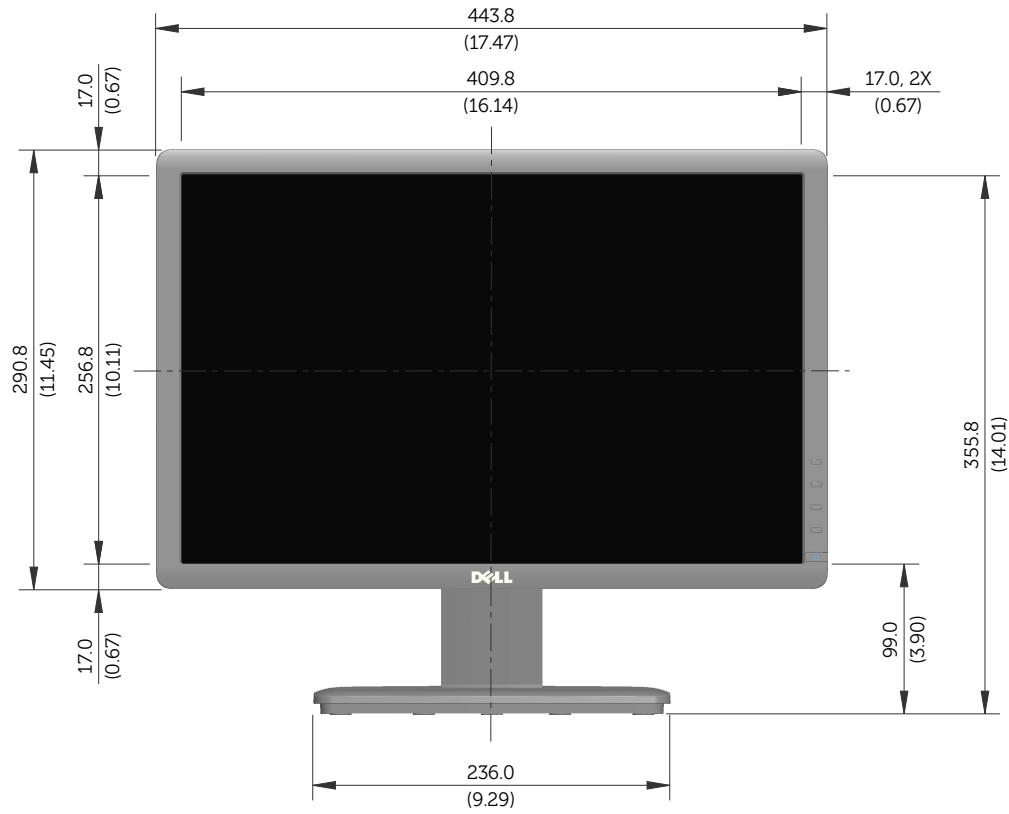

E1913S Outline Dimensions

Norminal Dimensions
Unit:mm(inch)

Back view of Monitor without stand

E1913 Outline Dimensions

Nominal Dimensions
Unit: mm (inch)

Back view of Monitor without stand

E2213 Outline Dimensions

Nominal Dimensions
Unit: mm (inch)

Back view of Monitor without stand